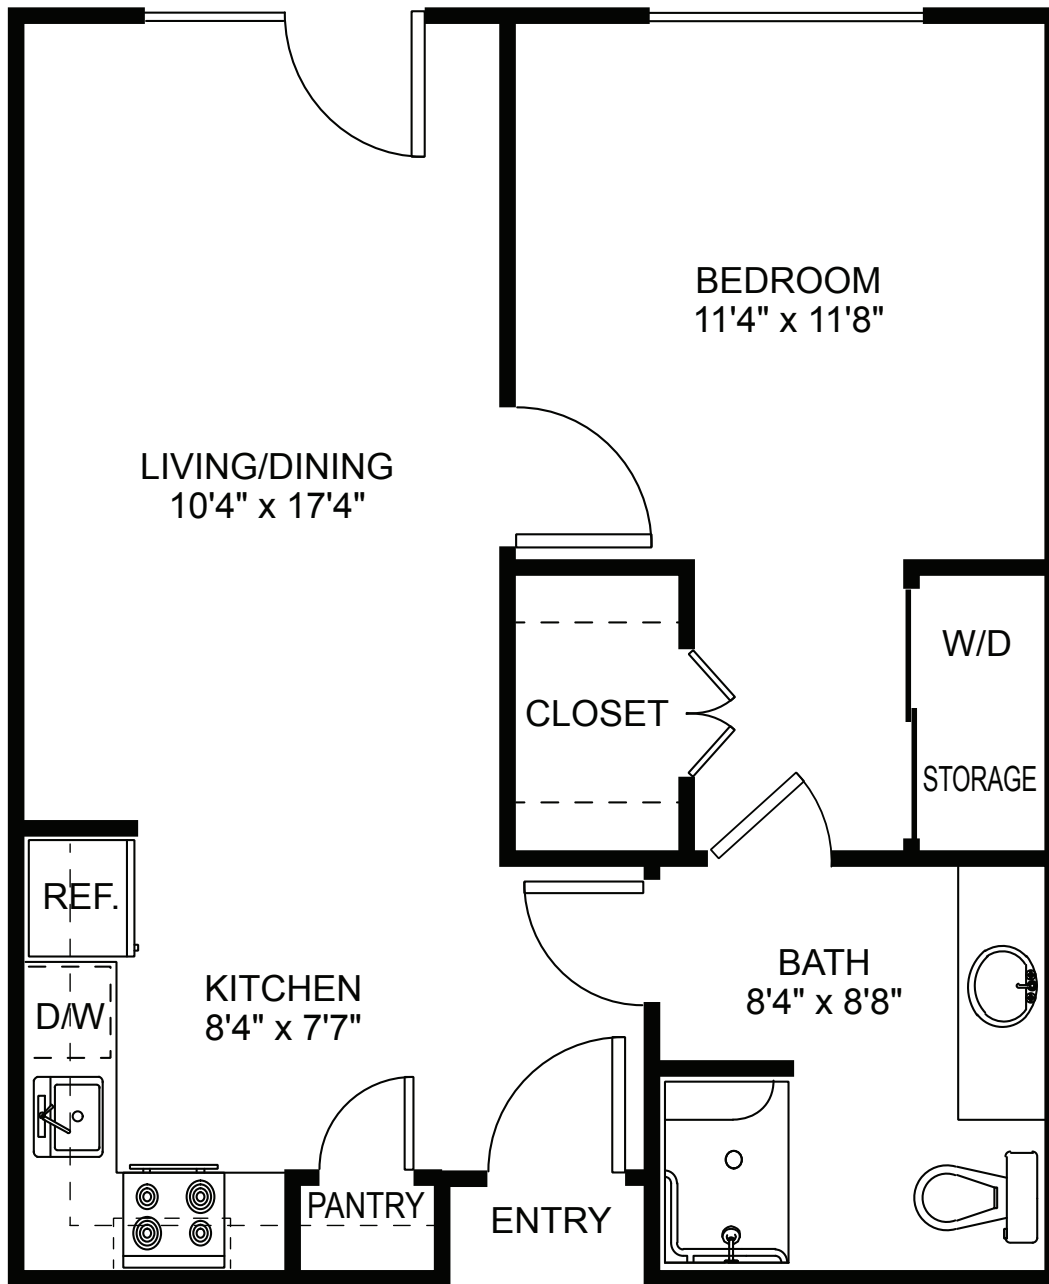

THE AZALEA

Independent Living

One Bedroom, One Bath Apartment | 629 Sq. Ft.

ST. JOSEPH VILLAGE

FOREFRONT LIVING

INDEPENDENT LIVING | ASSISTED LIVING

1201 E. Sandy Lake Road | Coppell, TX 75019 | StJosephVillage.org | (972) 304-0300