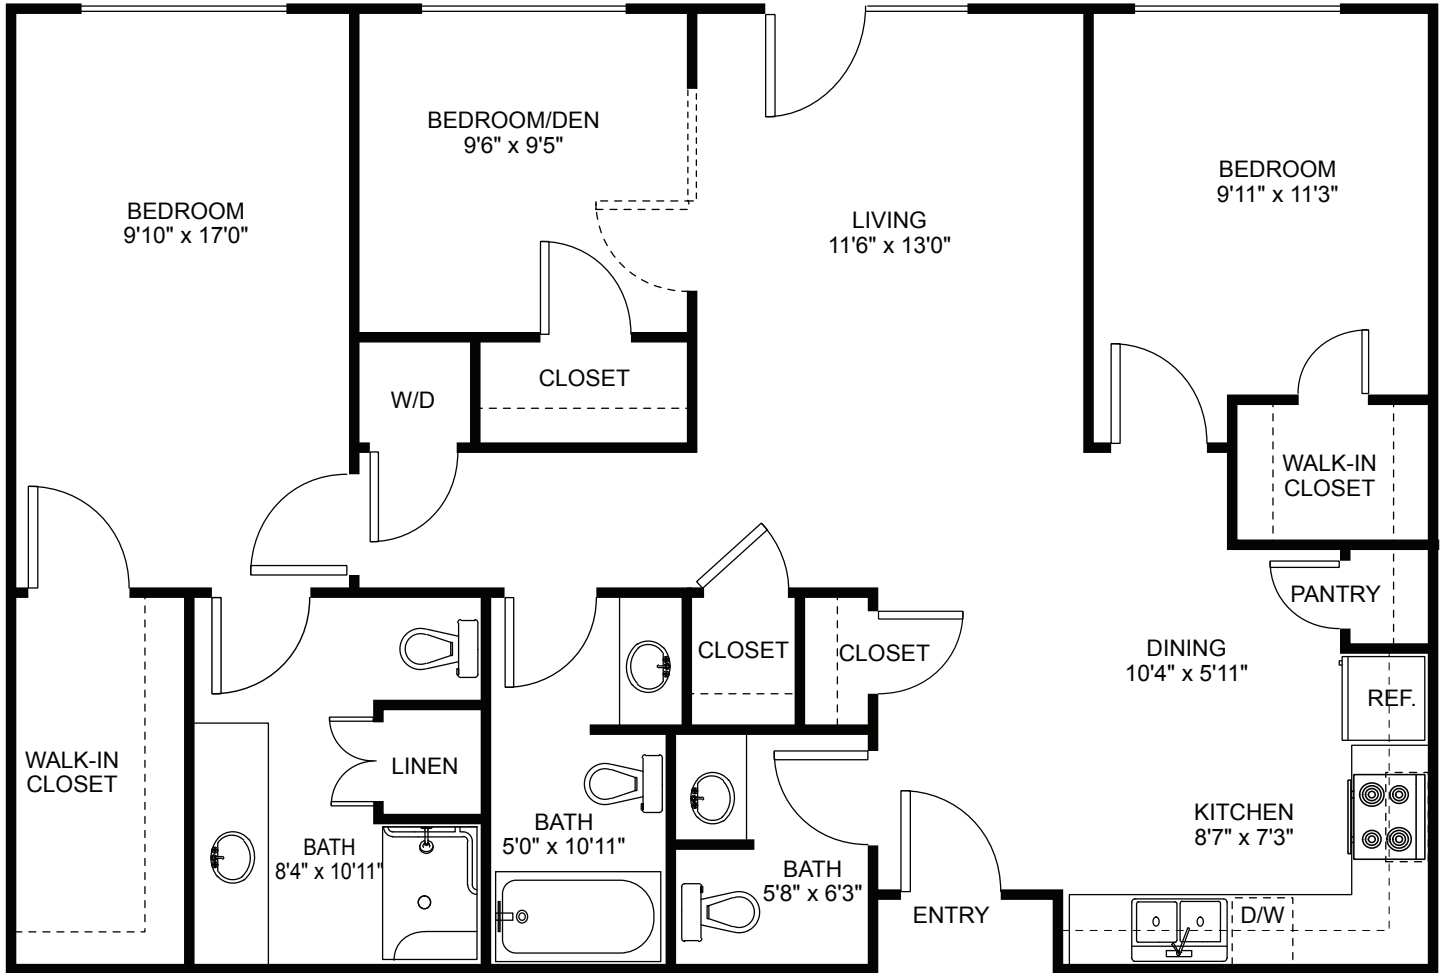

THE ELM

Independent Living

Three Bedroom, Two & Half Bath Apartment | 1,219 Sq. Ft.

ST. JOSEPH VILLAGE

FOREFRONT LIVING

INDEPENDENT LIVING | ASSISTED LIVING

1201 E. Sandy Lake Road | Coppell, TX 75019 | StJosephVillage.org | (972) 304-0300