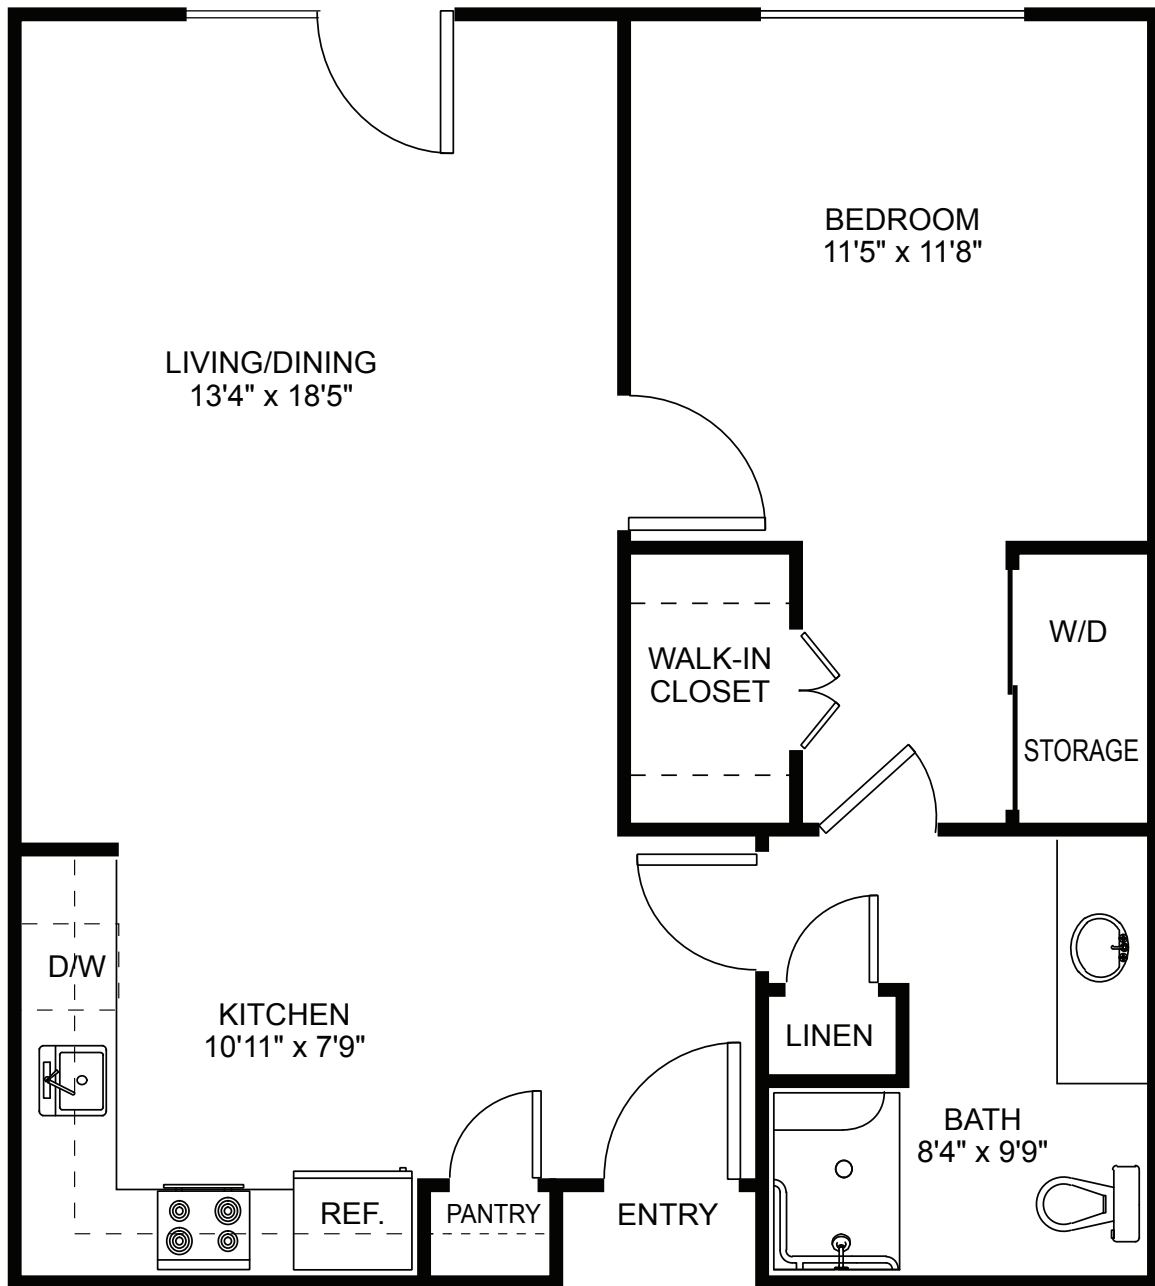

# THE LILY

Independent Living

One Bedroom, One Bath Apartment | 740 Sq. Ft.