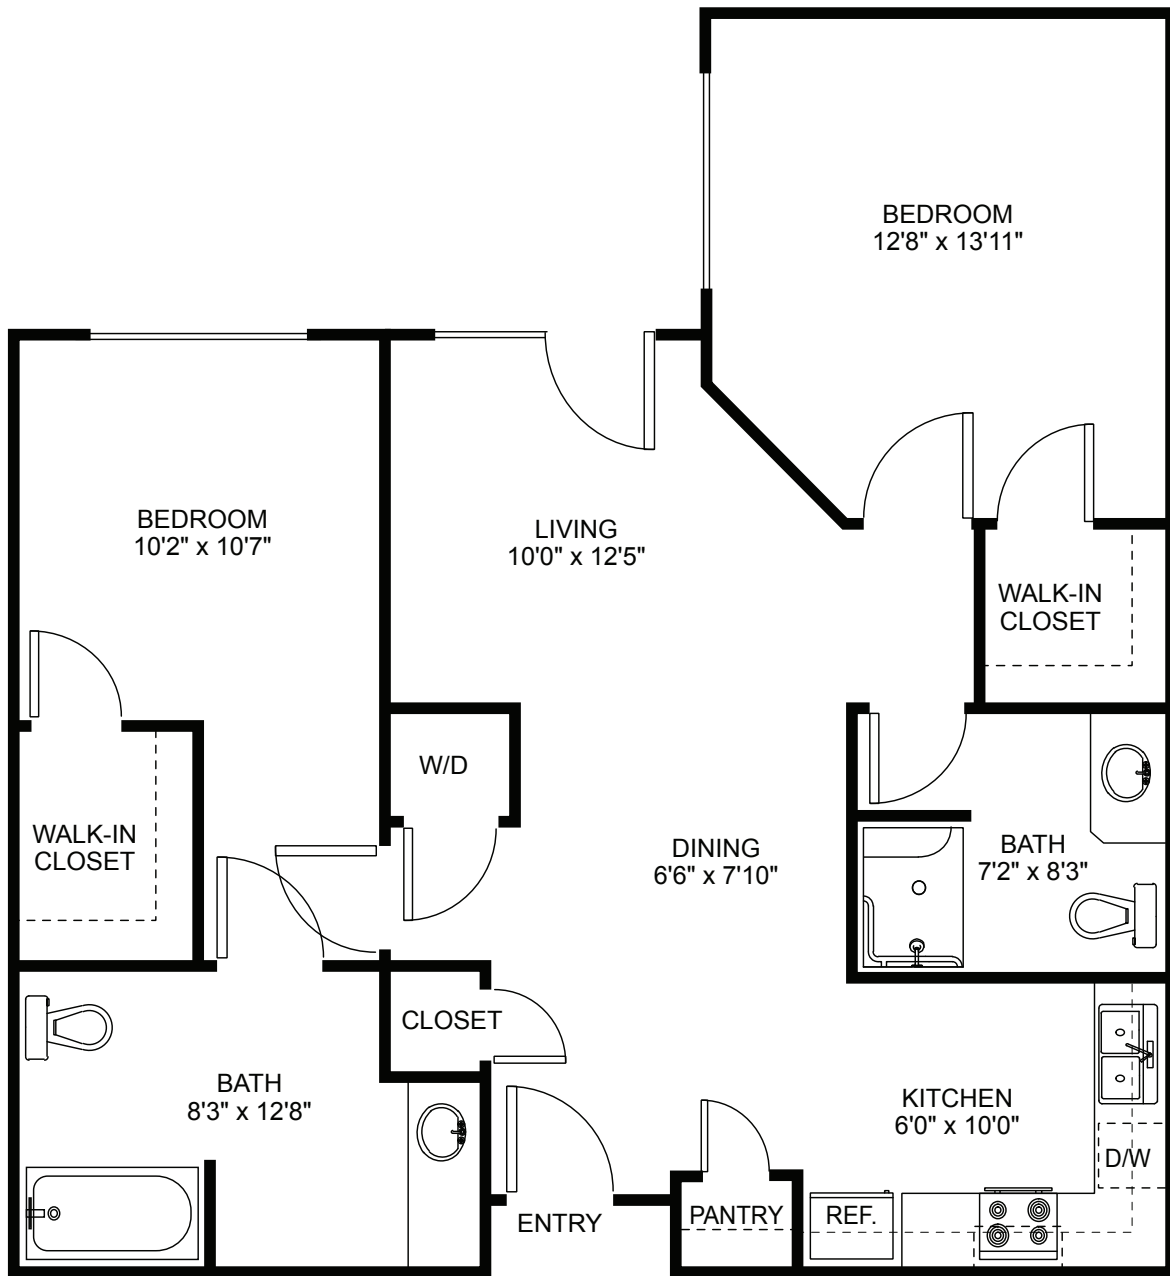

THE MAGNOLIA

Independent Living

Two Bedroom, Two Bath Apartment | 979 Sq. Ft.

ST. JOSEPH VILLAGE

FOREFRONT LIVING

INDEPENDENT LIVING | ASSISTED LIVING

1201 E. Sandy Lake Road | Coppell, TX 75019 | StJosephVillage.org | (972) 304-0300