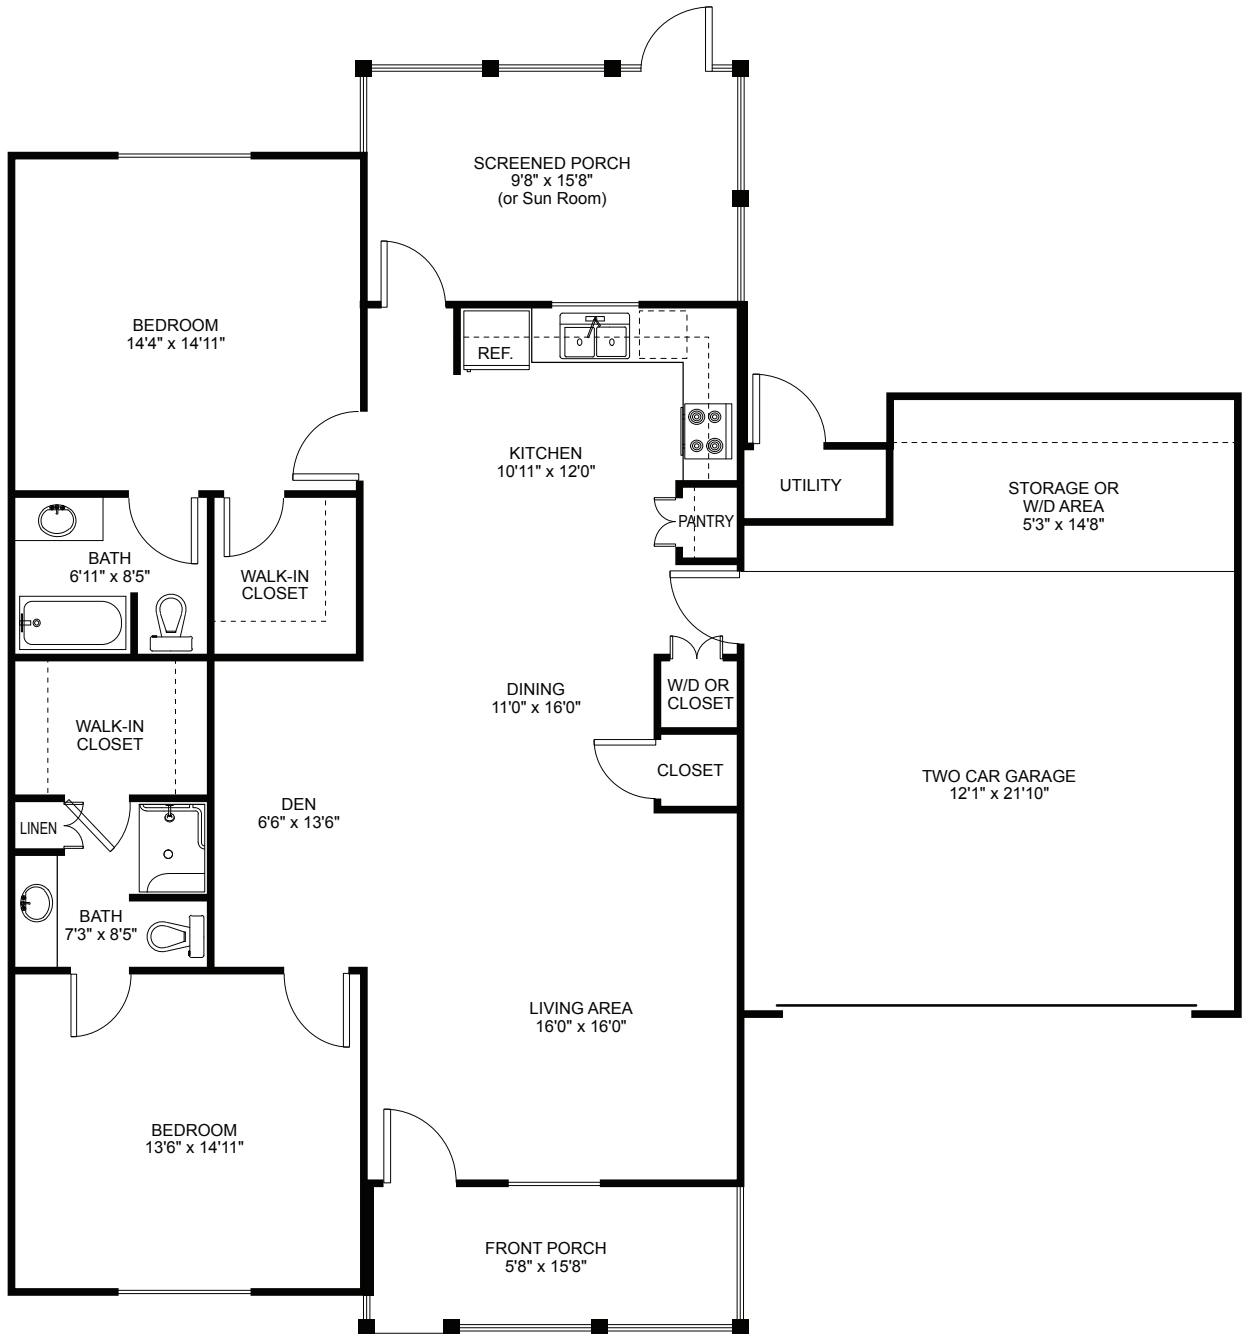

THE OAK

Independent Living

Two Bedroom, Two Bathroom Cottage | 1,550 Sq. Ft.

ST. JOSEPH VILLAGE

FOREFRONT LIVING

INDEPENDENT LIVING | ASSISTED LIVING

1201 E. Sandy Lake Road | Coppell, TX 75019 | StJosephVillage.org | (972) 304-0300