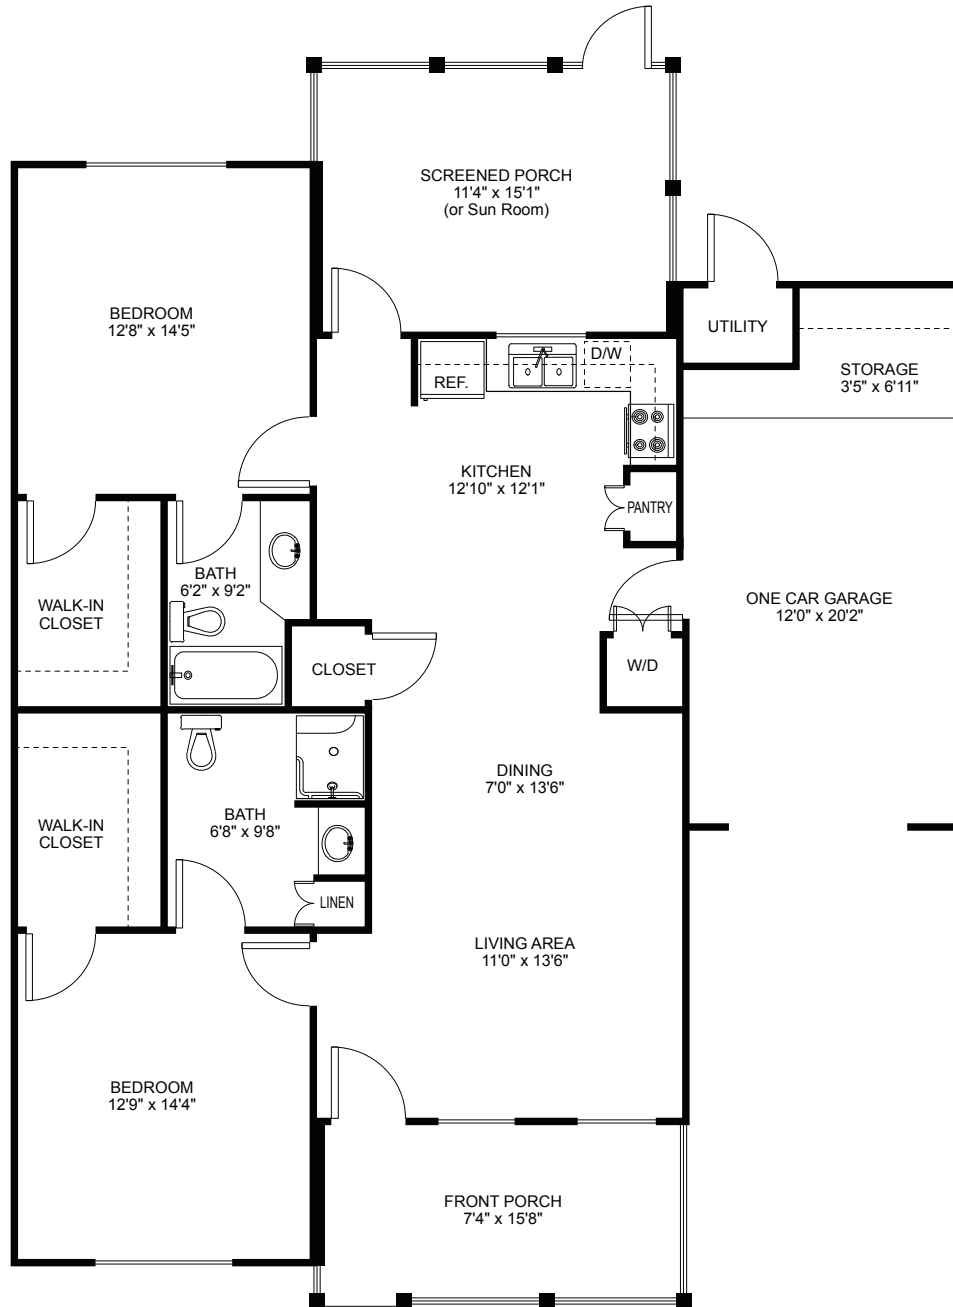

# THE PECAN

Independent Living

Two Bedroom, Two Bathroom Cottage | 1,225 Sq. Ft.

## ST. JOSEPH VILLAGE

FOREFRONT LIVING

INDEPENDENT LIVING | ASSISTED LIVING

1201 E. Sandy Lake Road | Coppell, TX 75019 | [StJosephVillage.org](http://StJosephVillage.org) | (972) 304-0300