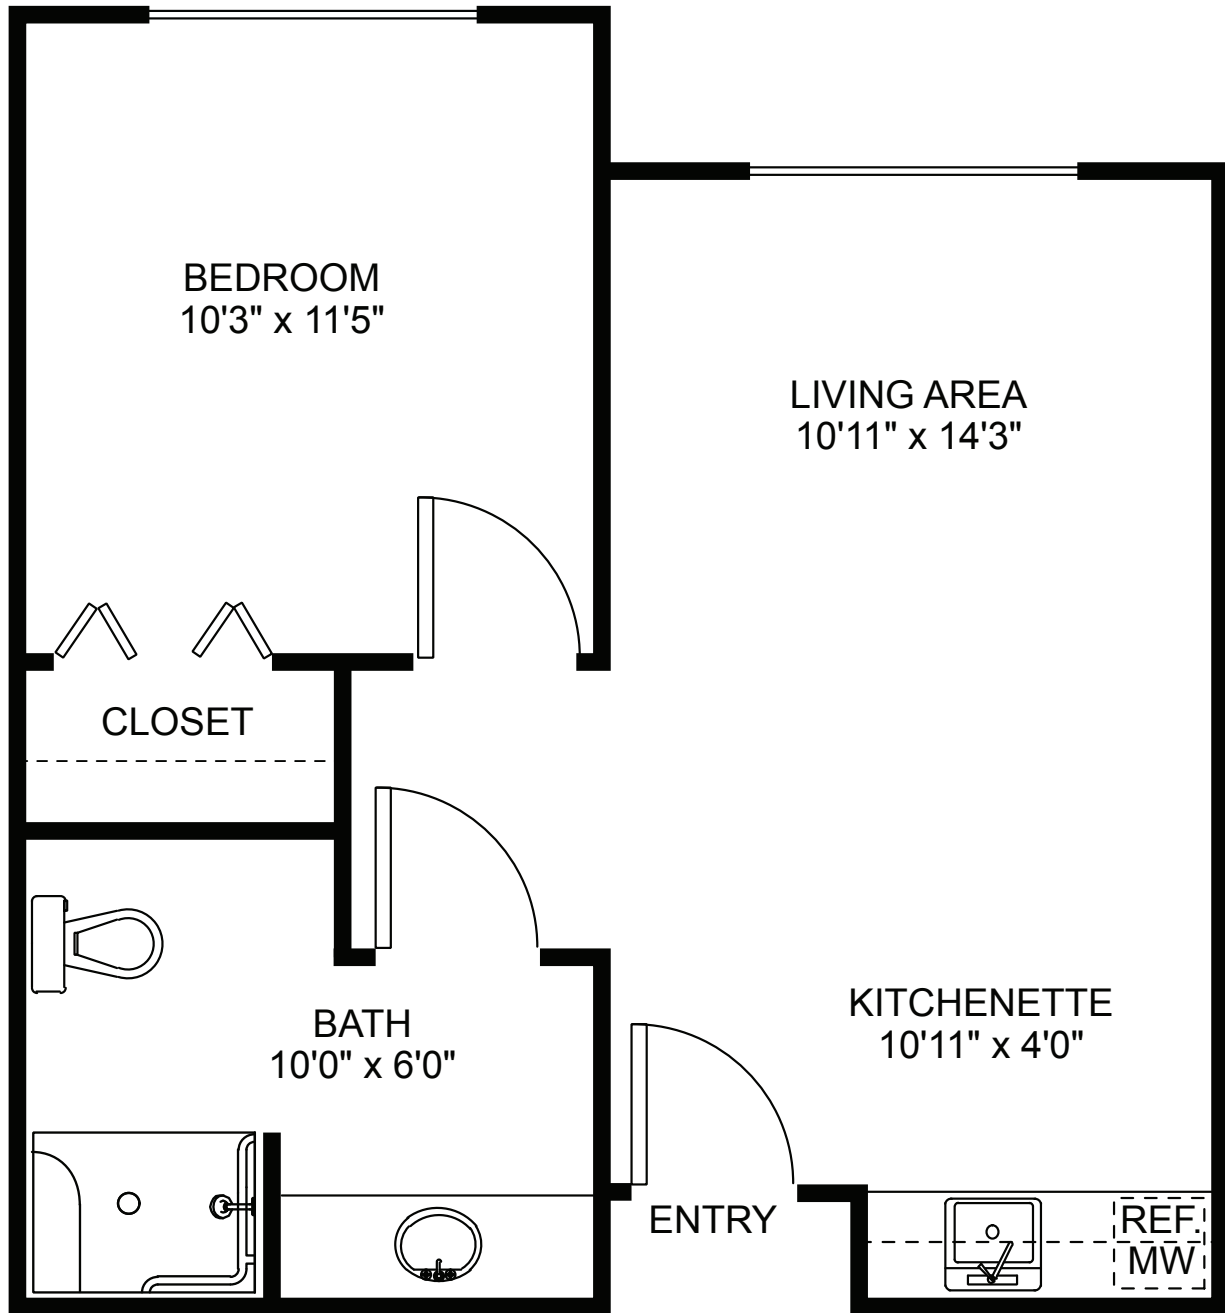

# THE ROSE

Assisted Living

One Bedroom, One Bath Apartment | 485 Sq. Ft.